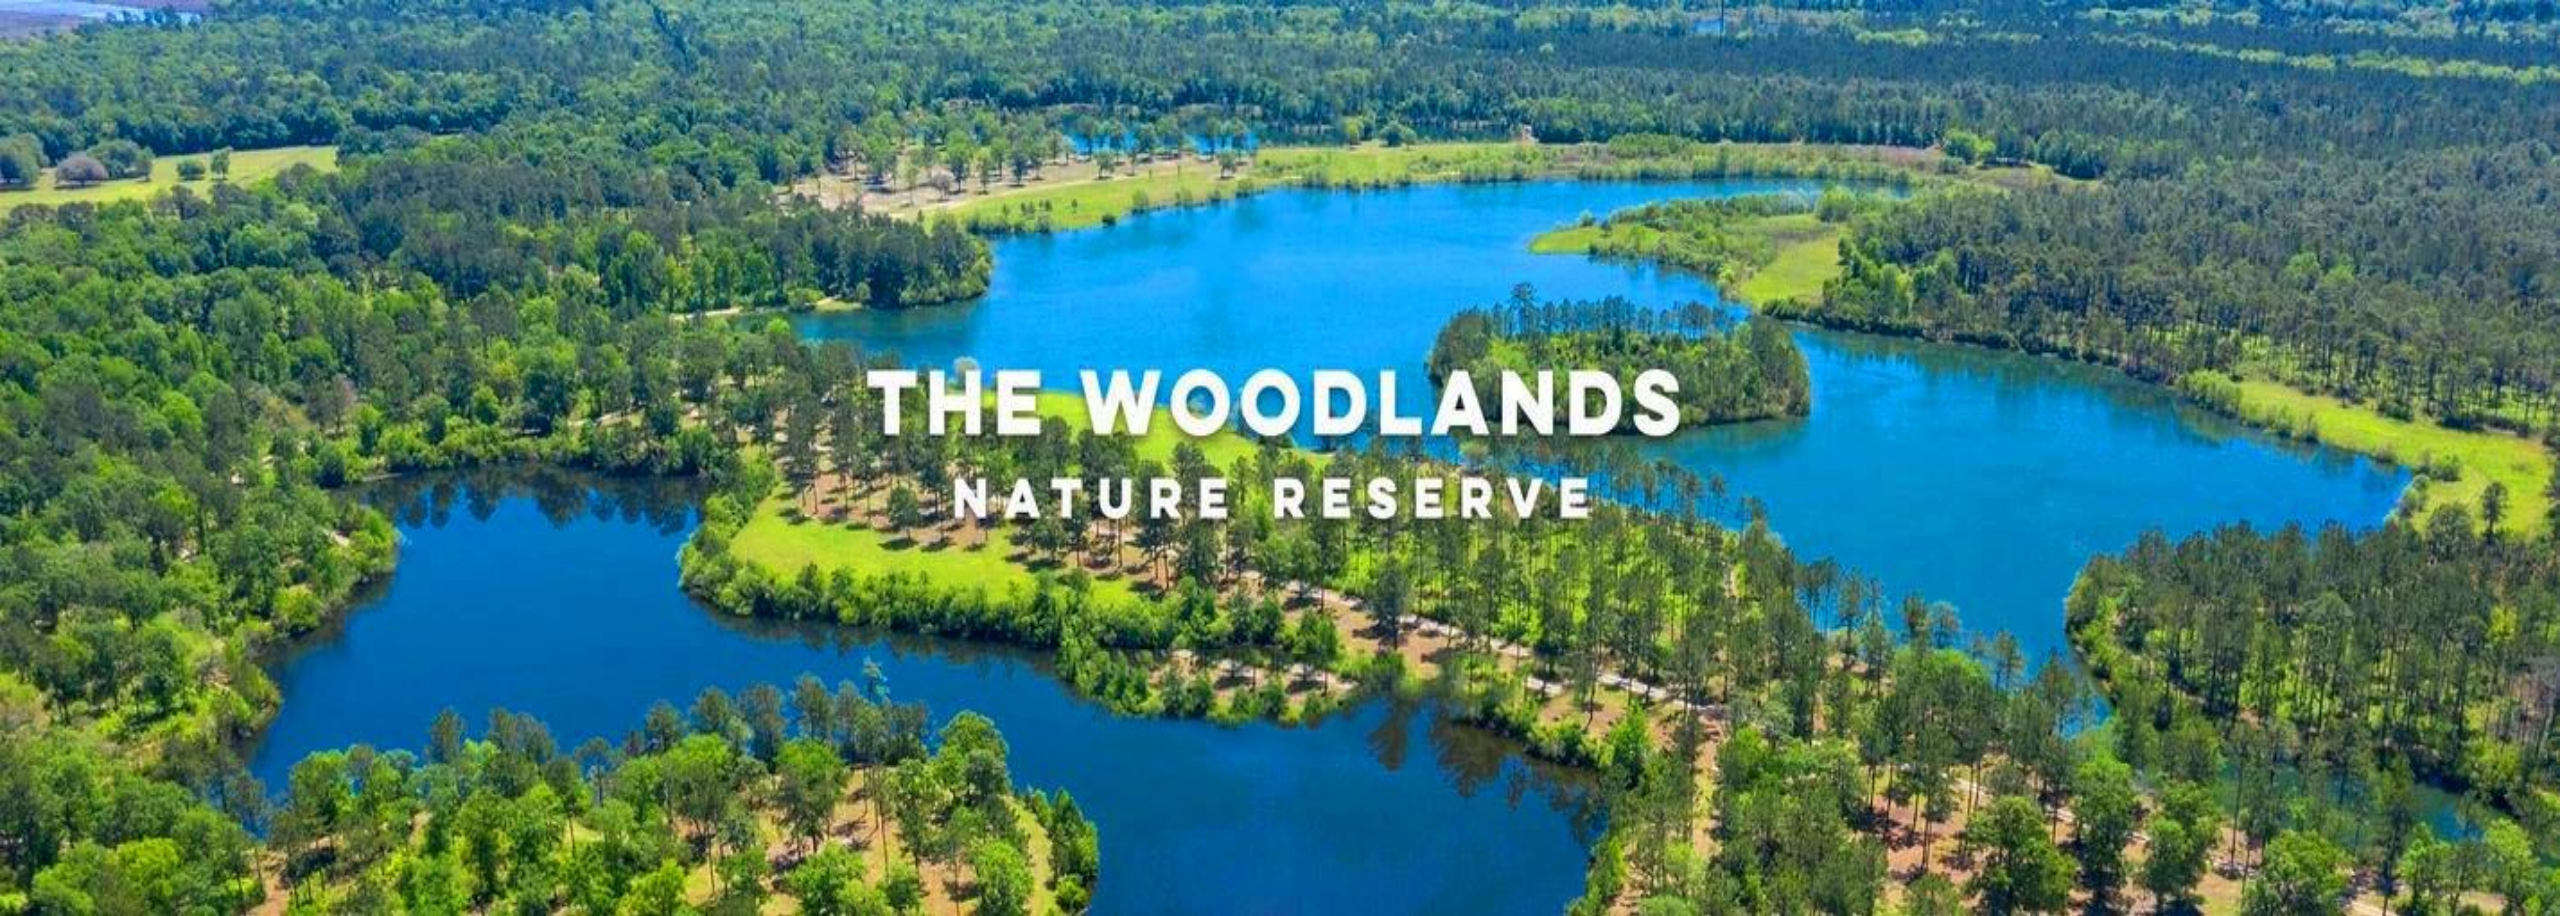

## **Woodlands Nature Reserve**

**The Woodlands Nature Reserve is a private family-owned Nature Reserve measuring a magnificent 6,000 acres. With 11 beautiful lakes, a 1,000 acre blackwater swamp and unique forest views with Oak Groves, the Reserve is situated in Charleston, South Carolina, just 25 minutes from downtown.**

# THE WOODLANDS NATURE RESERVE

CHARLESTON, SOUTH CAROLINA

---

MULTI-USE EVENT VENUE

🌲 6000

Acres

🌊 1000

Acres Blackwater

🕒 25

Min From Down Town

The Woodlands Nature Reserve is passionate about making the natural beauty and immersive outdoor experiences unique for its visitors in a way that honors the property by enriching both the land and those who experience it. We strive to accomplish this goal by pursuing best practices for the environment while establishing systems that will make The Woodlands Nature Reserve financially sustainable.