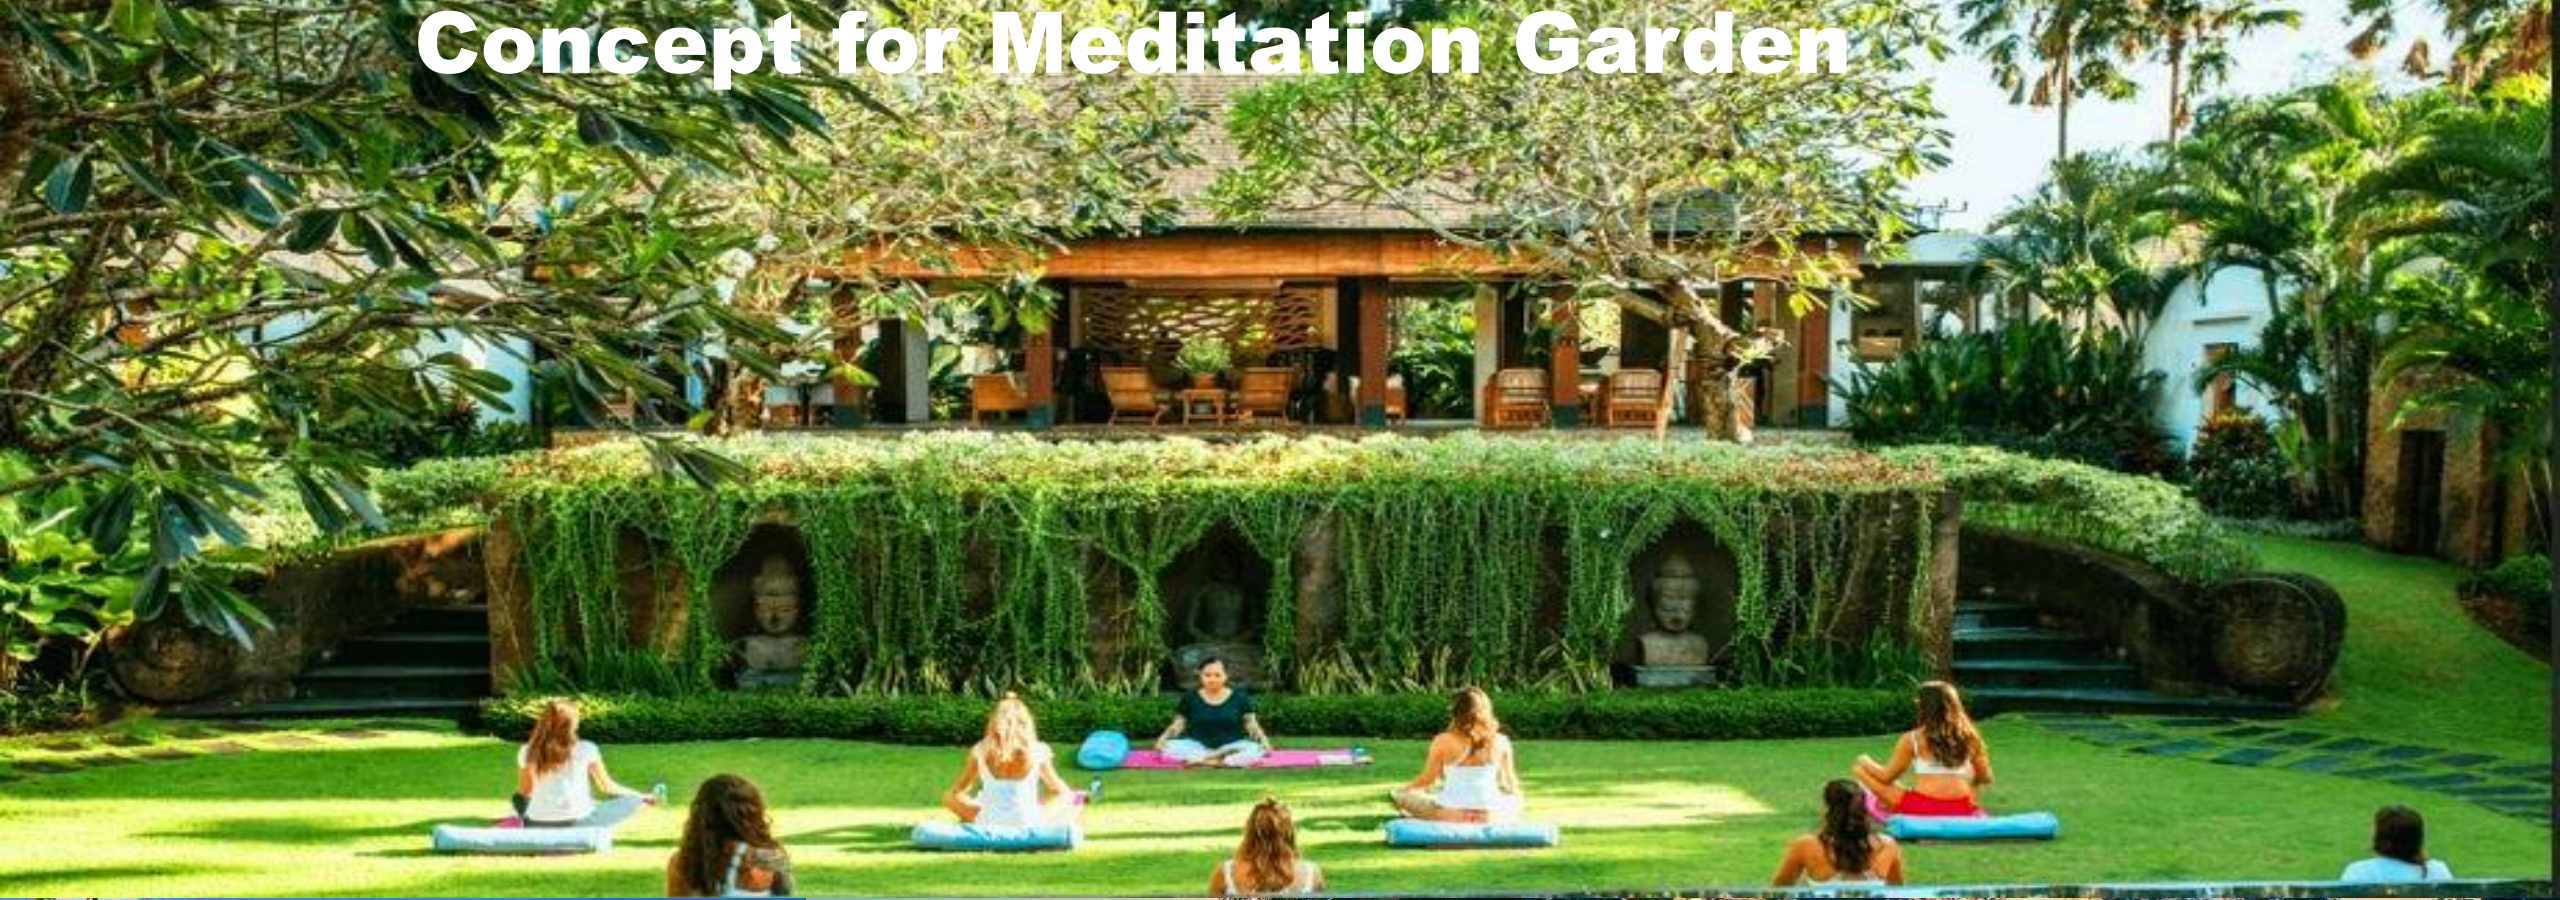

## **Woodlands Inspiration**

Through overnight opportunities, private events, corporate events, public ticketed events, and a selection of recreational activities, Woodlands Nature Reserve is a place that inspires and evokes a deep sense of connection to the natural world.

**The Following Pics Below Show Past Events at the Woodlands Natural Reserve**

**08 | OAK FOREST VENUE**

# Concept for Meditation Garden